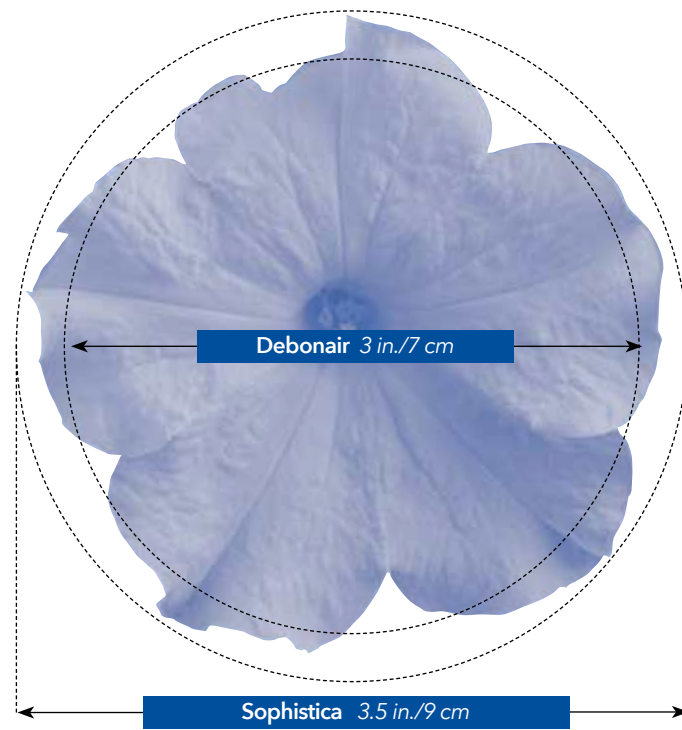

decorator

Sophistica® Grandiflora

Debonair™ Multiflora