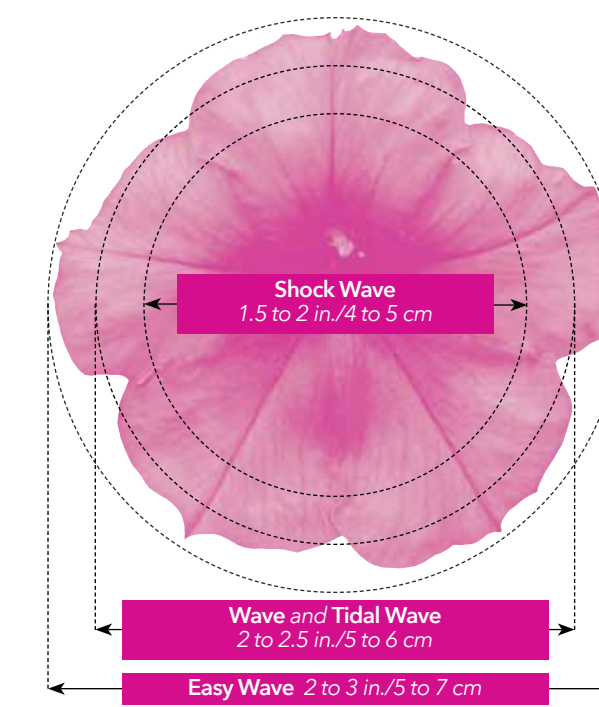

wave® brand

The world's best-known petunias deliver gardening, selling, installing and growing success. Once home gardeners try Wave products, they want more. Marketing support for retail programs keeps **The Authentic Trailing Petunia™** in focus and brings them back to the garden center, year after year.

Head full-speed into Summer with first-up **Shock Wave**. Move into all-season sales with **Easy Wave** and **Wave**. Then finish strong with season-extending **Tidal Wave**.