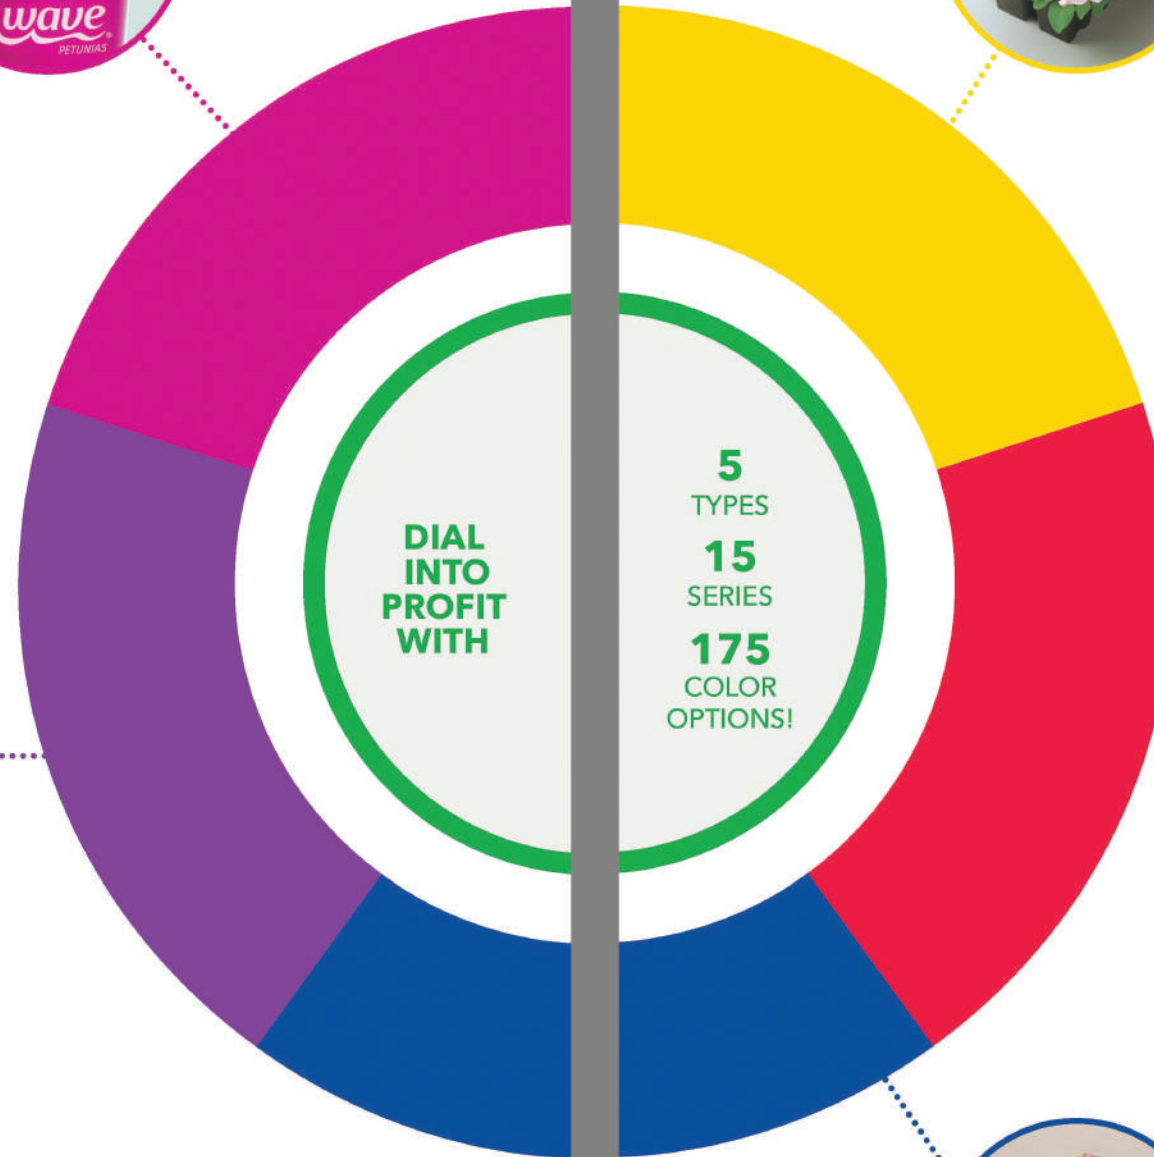

decorator

24-carat colors plus professional seed quality.

SOPHISTICA® GRANDIFLORA
Premium sales opportunities.
DEBONAIR™ MULTIFLORA
Set yourself apart at retail.