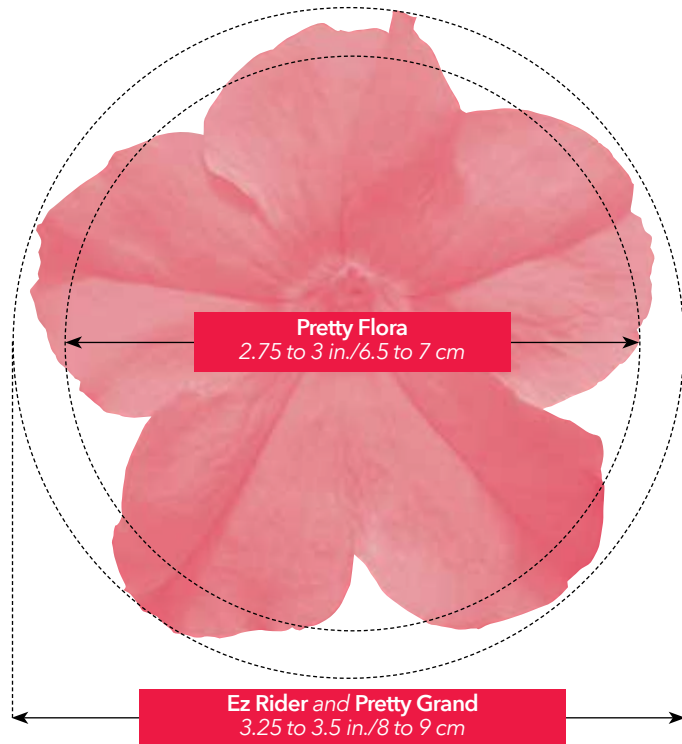

Pretty Flora™ Floribunda