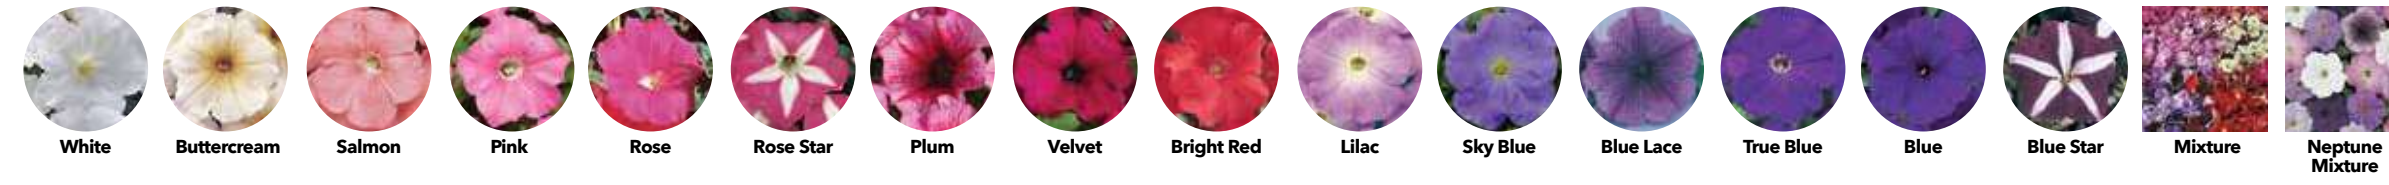

Carpet Multiflora