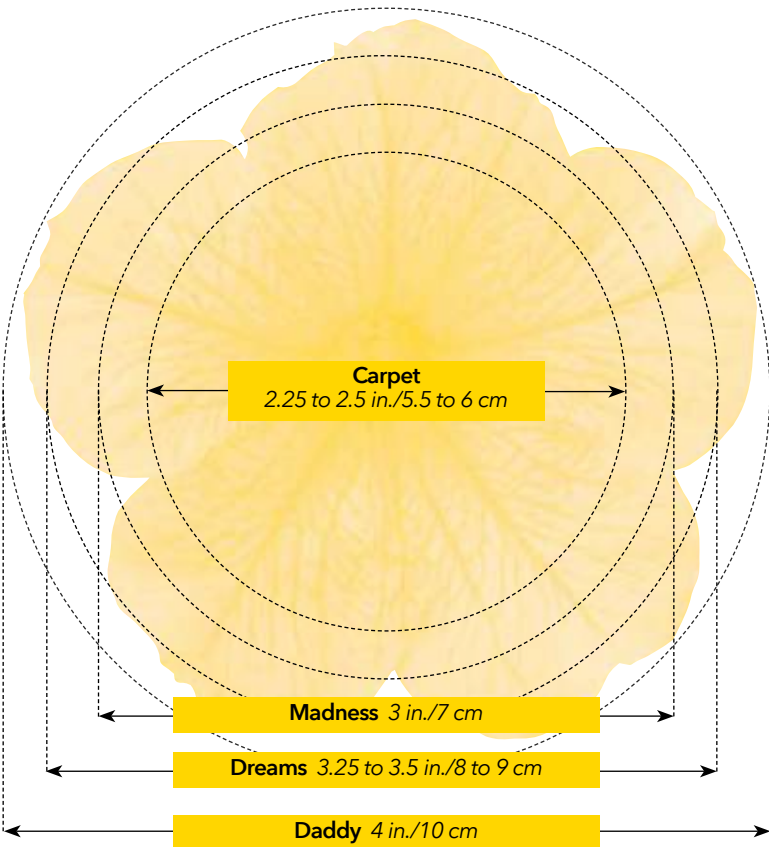

standard

Dreams™ Grandiflora

Carpet Multiflora

Madness® Floribunda

Daddy® Grandiflora

compact growing

Ez Rider® Grandiflora

Pretty Grand™ Grandiflora

Pretty Flora™ Floribunda

decorator

Sophistica® Grandiflora

Debonair™ Multiflora

double

Double Madness™ Floribunda

Double Cascade Grandiflora

wave® brand

The world's best-known petunias deliver gardening, selling, installing and growing success. Once home gardeners try Wave products, they want more. Marketing support for retail programs keeps **The Authentic Trailing Petunia™** in focus and brings them back to the garden center, year after year.

Head full-speed into Summer with first-up **Shock Wave**. Move into all-season sales with **Easy Wave** and **Wave**. Then finish strong with season-extending **Tidal Wave**.

Shock Wave®

Easy Wave®

Wave®

Tidal Wave®

Wave branded packaging promotes greater sell-through and maintains the premium product image of the Wave Brand.