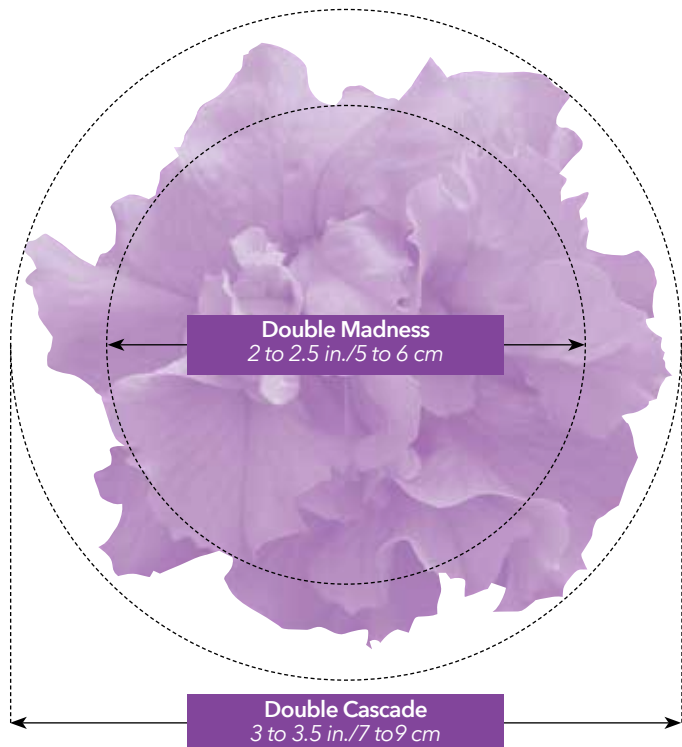

standard

Dreams™ Grandiflora

Carpet Multiflora

Madness® Floribunda

Daddy® Grandiflora

compact growing

Ez Rider® Grandiflora

Pretty Grand™ Grandiflora

Pretty Flora™ Floribunda

decorator

Sophistica® Grandiflora

Debonair™ Multiflora

double

Double Madness™ Floribunda

Double Cascade Grandiflora

wave® brand

The world's best-known petunias deliver gardening, selling, installing and growing success. Once home gardeners try Wave products, they want more. Marketing support for retail programs keeps **The Authentic Trailing Petunia™** in focus and brings them back to the garden center, year after year.

Head full-speed into Summer with first-up **Shock Wave**. Move into all-season sales with **Easy Wave** and **Wave**. Then finish strong with season-extending **Tidal Wave**.

Shock Wave®

Easy Wave®

Wave®

Tidal Wave®

Wave branded packaging promotes greater sell-through and maintains the premium product image of the Wave Brand.