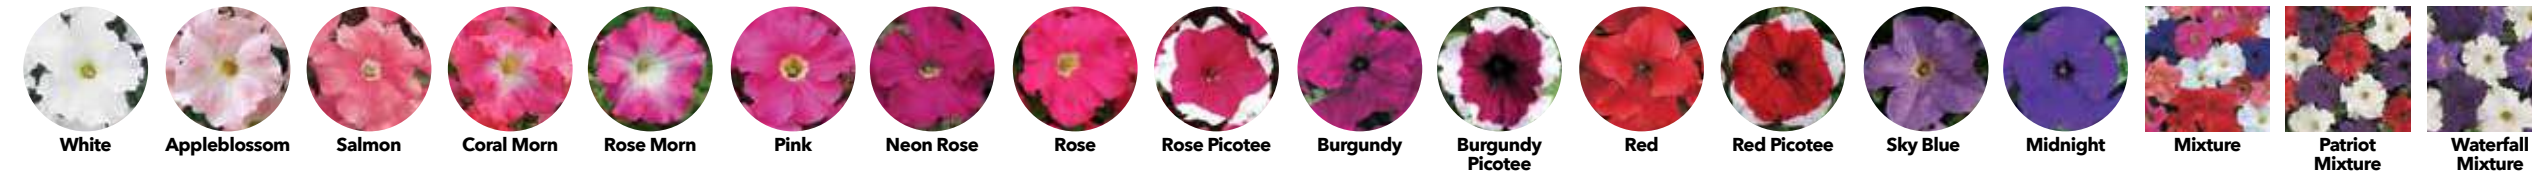

standard

Dreams™ Grandiflora